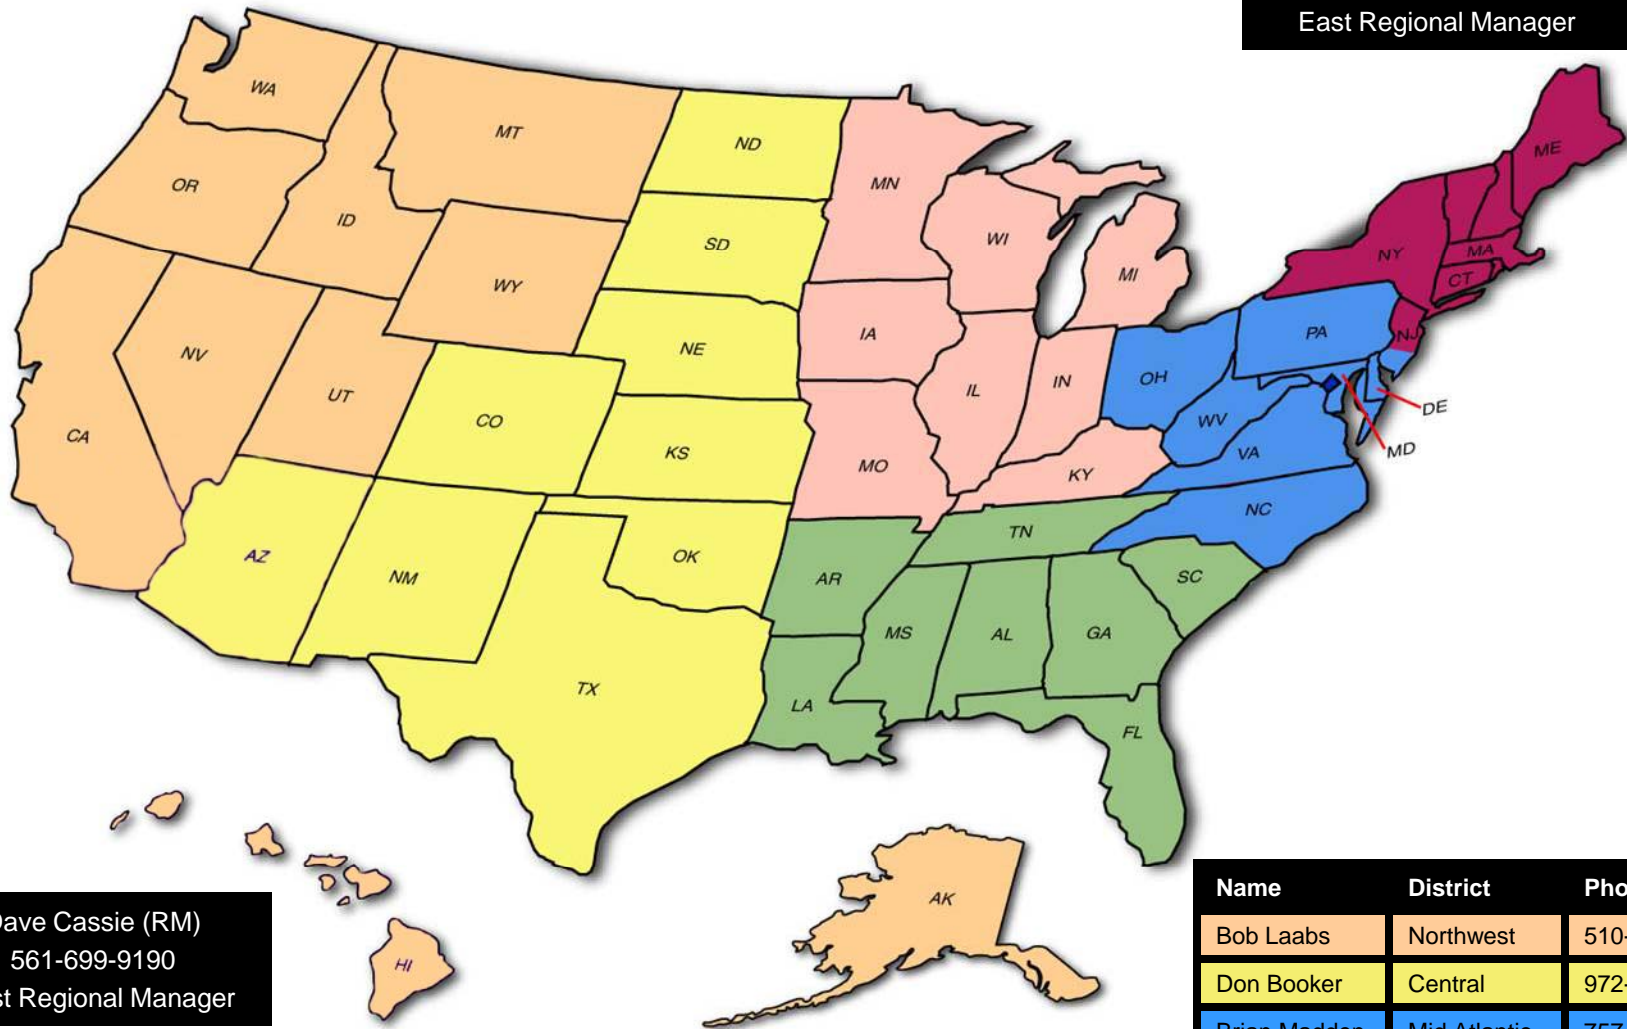

Networkfleet Reseller Region Map

Tim Payne (RM)
804-301-0551
East Regional Manager

Dave Cassie (RM)
561-699-9190
West Regional Manager

Name	District	Phone
Bob Laabs	Northwest	510-304-7955
Don Booker	Central	972-971-8578
Brian Madden	Mid Atlantic	757-650-2888
Sean Stenson	Southeast	904-233-6844
Tom Tait	Northeast	856-834-8441
Brian Miles	Midwest	810-714-2766